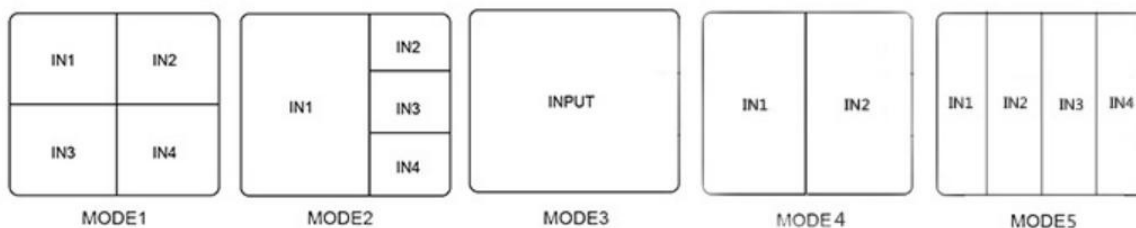

MV4x

Quad Multi-Viewer

FUNCTIONS & FEATURES

MV4x is a quad multi-viewer video wall controller for LCD TVs, ultra-narrow bezel Video-Wall screens and HD projectors.

It can display 4 HDMI digital video signals through its HDMI output on the same screen:
 = 1 LCD TV or any other display device.

This equipment has 5 functioning modes in order to suit the user's specific needs:

- Mode 1: Quad screen.
- Mode 2: One main and triple small screen
- Mode 3: One screen
- Mode 4: Double screen
- Mode 5: Quad screen.

MV4x is using High-Definition processing chip to support up to 1080p input and output signals, interface includes:
 = 4 x HDMI inputs and 1 x HDMI output.

The product is simple and easy to operate because its multi-viewer processor, which is designed with infrared remote control. It can also be accessed through front panel buttons with one-click shortcut control function. All the video input signals can be switched with audio interfaces to achieve a synchronized output.

Application Example

SPECIFICATIONS

Name	Spec
Interface	HDMI1.3a, HDCP1.2, DVI1.0 version compatible input
Resolution	1080p@60Hz,720p,1080i,1024x768,1360x768, etc.
Input port	HDMI*4
Output port	HDMI*1
Weight	350g
Audio output format	PCM2, 5.1CH, 7.1CH, Dolby5.1, DTS5.1
Control Method	Remote Control, Push Buttons
Power	DC 12V /2A
Dimension	190mm(L)x85mm(W)x25mm(H)