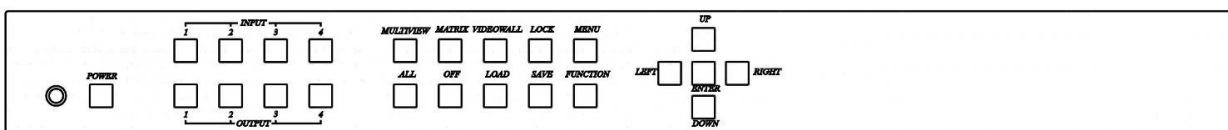

4xHDMI-IO

Matrix Switcher & Multi-Viewer & Video-Wall Controller

4xHDMI-IO is the perfect solution for for small and large commercial venues that require content from up to four sources such as: PC, DVD/Blu-ray Player, Set-Top-Box, DVR, Video Camera, etc. to be displayed on four HDTV displays instantly and without any loss of picture. Each of the sources can be individually scaled.