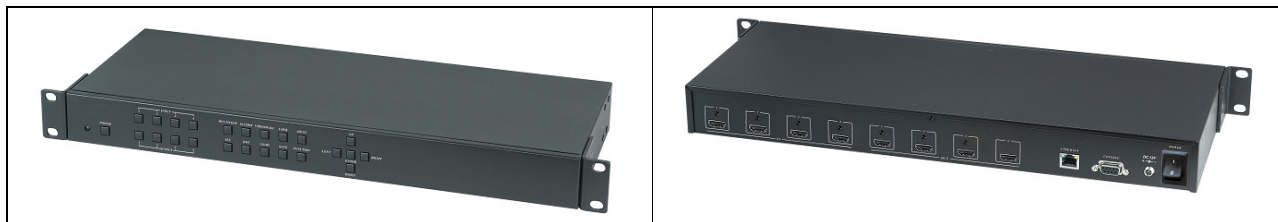

4xHDMI-IO

Matrix Switcher & Multi-Viewer & Video-Wall Controller

4xHDMI-IO is the perfect solution for for small and large commercial venues that require content from up to four sources such as: PC, DVD/Blu-ray Player, Set-Top-Box, DVR, Video Camera, etc. to be displayed on four HDTV displays instantly and without any loss of picture. Each of the sources can be individually scaled.

4xHDMI-IO is an advanced HDMI seamless matrix switcher that ensures no frame loss during picture transitions. Eight preset buttons allow the user to store and recall custom-configured routing presets. Built-in OSD menu simplifies system configuration.

FEATURES

- Input and Output resolutions up to 1080p Full HD and 1920x1200 (WUXGA)
- Supports LPCM 7.1 @ 192KHz, Dolby True HD, DTS-HD Master Audio
- HDMI 1.3, DVI 1.0, and HDCP 1.4 compliant
- Video-Wall mode supports 2 x 2 Video-Wall with 4 selectable input sources
- Supports 4 inputs and 4 multiview windows seamless switching
- Multiview mode supports scaling and sizing each picture
- Multiview mode supports PIP, POP and set PIP priority
- Supports panel button, IR remote, RS232, Web GUI and APP control
- Supports OSD menu setting
- Field-upgradable firmware for both web server and RS232
- 19" rackmount casing

4xHDMI-IO can be easily configured and controlled for three different output modes:
 - Matrix Switcher, Multi-Viewer and Video-Wall Controller for a variety of install applications.

Matrix Switcher mode routes the source signals to output displays as a regular matrix does, allowing the user to send any source content to any screen independently.