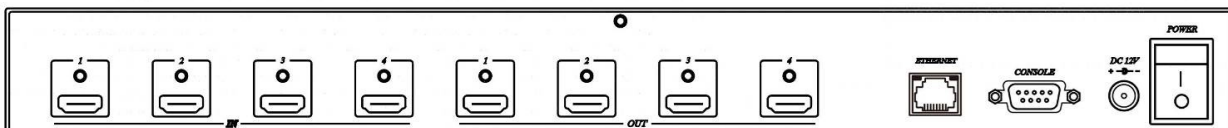

4xHDMI-IO

Matrix Switcher & Multi-Viewer & Video-Wall Controller

4xHDMI-IO is the perfect solution for for small and large commercial venues that require content from up to four sources such as: PC, DVD/Blu-ray Player, Set-Top-Box, DVR, Video Camera, etc. to be displayed on four HDTV displays instantly and without any loss of picture. Each of the sources can be individually scaled.